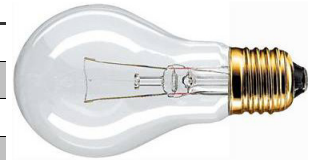

GLS Specialities

A shape/Standard ELV - Low Voltage,clear E27 base

- Types till 42V are safer in combination with a mains power supply transformer
- Rural and isolated areas where mains power supplies are not available
- Emergency lighting installations

Part Number	Type	Voltage	Watt	Package (pcs/pack)
101682	24V40WE27	24	40	20
101693	42/40E	42	40	120
101704	24V60WE27	24	60	20
101715	42/60E	42	60	120