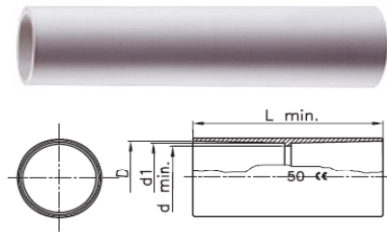

RKM Coupling

Material: HF
Colour: grey RAL 7035

Part Number	Conduits Ø (mm)	D (mm)	d min. (mm)	d1 (mm)	L min. (mm)	Characteristics	Package (pcs/pack)
103840	16	16,2	14,5	16,0	80,0	halogen free	10
103851	20	20,2	17,8	19,7	81,0	halogen free	10
103862	25	25,3	23,1	24,9	81,0	halogen free	10
103873	32	32,3	29,5	31,7	102,0	halogen free	5
103884	40	40,3	37,4	39,7	111,5	halogen free	5
103895	50	50,3	46,7	49,7	122,0	halogen free	15
103906	63	63,3	60,0	62,7	130,0		8

RK15 Medium Rigid Conduit

Material: PVC
Colour: grey RAL 7035
Length: 3m

Application: electric systems and/or data transmission in all types of environment

Installation: Mainly exposed on walls and ceilings. Suitable for applications inside false ceilings and floating floors. Flush -mounted in floors, walls and/or ceilings.

Installation: Mainly exposed on walls and ceilings. Suitable for applications inside false ceilings and floating floors. Flush-mounted in floors, walls and/or ceilings.

Part Number	Conduits Ø (mm)	D (mm)	(+/-)	d min. (mm)	Package (pcs/pack)
103994	16	16,0	0 - 0,3	10,8	60
104005	20	20,0	0 - 0,3	14,5	46
104016	25	25,0	0 - 0,4	19,3	48
104027	32	32,0	0 - 0,4	25,8	36
104038	40	40,0	0 - 0,4	32,8	30
104049	50	50,0	0 - 0,5	42,4	18
104060	63	63,0	0 - 0,6	54,6	12

ICTA Medium pliable conduit self-extinguishing & self-recovering

Material: halogen-free self-extinguishing polypropylene

Colour: grey RAL 7035 or dark grey

Length: depending on the diameter

Application: electrical systems and/or data transmission for all types of environment. Particularly suitable for installations in public places: schools, cinemas, theatres, undergrounds, etc.