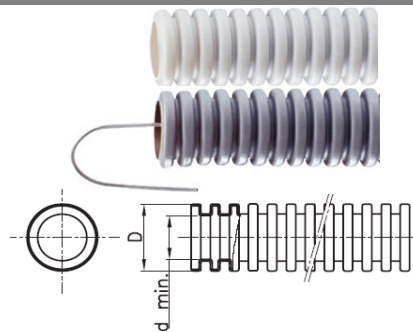

Installation: Mainly exposed on walls and ceilings. Suitable for applications inside false ceilings and floating floors. Flush-mounted in floors, walls and/or ceilings.

Part Number	Conduits Ø (mm)	D (mm)	(+/-)	d min. (mm)	Package (pcs/pack)
103994	16	16,0	0 - 0,3	10,8	60
104005	20	20,0	0 - 0,3	14,5	46
104016	25	25,0	0 - 0,4	19,3	48
104027	32	32,0	0 - 0,4	25,8	36
104038	40	40,0	0 - 0,4	32,8	30
104049	50	50,0	0 - 0,5	42,4	18
104060	63	63,0	0 - 0,6	54,6	12

ICTA Medium pliable conduit self-extinguishing & self-recovering

Material: halogen-free self-extinguishing polypropylene

Colour: grey RAL 7035 or dark grey

Length: depending on the diameter

Application: electrical systems and/or data transmission for all types of environment. Particularly suitable for installations in public places: schools, cinemas, theatres, undergrounds, etc.

Installation: Mainly flush-mounted in floors, walls and ceilings buried in concrete. Suitable for applications inside false ceilings and floating floors.

grey RAL 7035-without cable puller

Part Number	Conduits Ø (mm)	D (mm)	(+/-)	d min. (mm)	Package (pcs/pack)
104071	16	16,0	0 - 0,3	10,7	100
104082	20	20,0	0 - 0,3	14,1	100
104093	25	25,0	0 - 0,4	18,3	50
104104	32	32,0	0 - 0,4	24,3	25
104115	40	40,0	0 - 0,4	31,2	25
104126	50	50,0	0 - 0,5	39,6	25
104137	63	63,0	0 - 0,6	50,6	20

(continue to next page)

ICTA Medium pliable conduit self-extinguishing & self-recovering

(continue from previous page)

grey RAL 7035-with cable puller

Part Number	Conduits Ø (mm)	D (mm)	(+/-)	d min. (mm)	Package (pcs/pack)
104148	16	16,0	0 -0,3	10,7	100
104159	20	20,0	0 -0,3	14,1	100
104170	25	25,0	0 -0,4	18,3	50
104181	32	32,0	0 -0,4	24,3	25
104192	40	40,0	0 -0,4	31,2	25
104203	50	50,0	0 -0,5	39,6	25
104214	63	63,0	0 -0,6	50,6	20